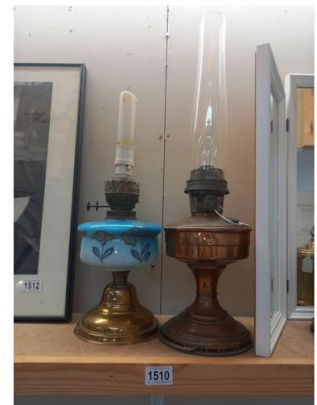

£10-£20

£10-£20

1503. 2 cast iron door stops

£10-£20

£10-£20

£10-£20

£10-£20

1507. A brass tea caddy & heavy
incense burner

£10-£20

1508. A triple folding dressing
table mirror 55cm at highest -
COLLECT ONLY

£10-£20

1509. A good lot of vintage
collectors plates

£10-£20

£10-£20