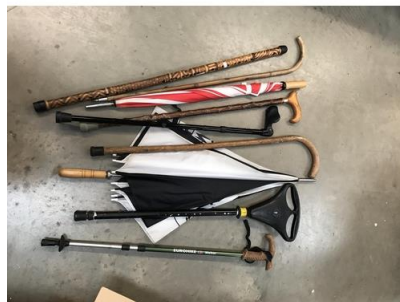

1612. Ornamental garden furniture
£10-£20

1613. An Ercol style coffee table
£10-£20

1614. A selection of kitchen electricals
£10-£20

1615. A piano stool full of sheet music
£10-£20

1616. A big lot of walking sticks & umbrella's etc