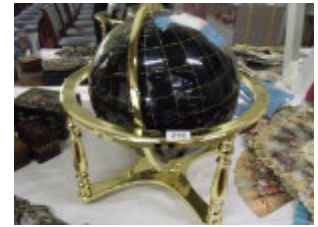

210 Large Jewelled Globe
Est. £20.00 - £30.00