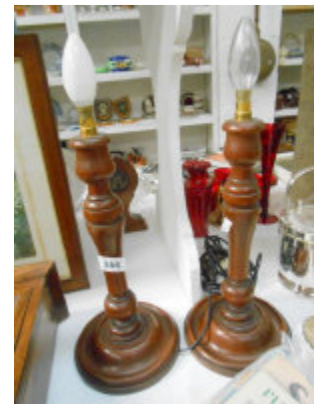

246 A pair of wooden table lamps  
Est. £10.00 - £15.00

247 4 items of silver plate including biscuit barrel  
Est. £15.00 - £20.00

248 A Robert's 'Romano' portable radio  
Est. £10.00 - £15.00

249 A quantity of die cast cars and trucks, some boxed  
Est. £10.00 - £15.00