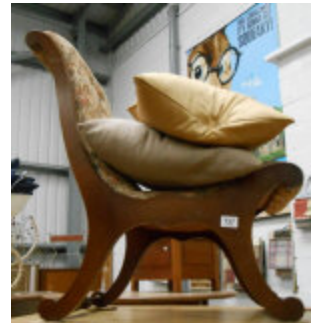

727 A nursing chair
Est. £10.00 - £20.00