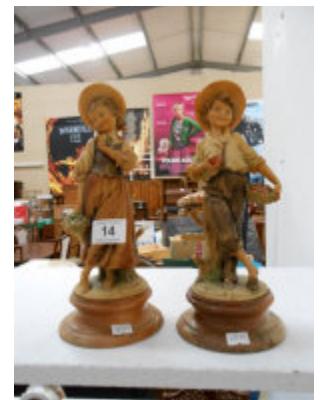

14 A pair of signed Italian figures  
Est. £15.00 - £20.00

15 A Victorian cast iron horse door stop  
Est. £10.00 - £15.00

16 A mixed lot of brassware including candlesticks  
Est. £8.00 - £10.00

17 A large pottery table lamp with shade  
Est. £10.00 - £15.00