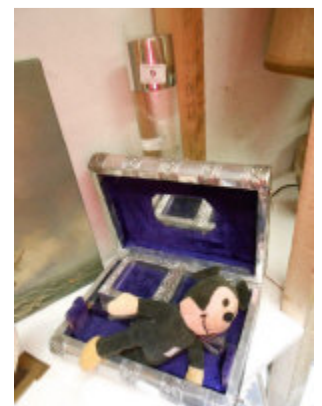

9 A metal jewellery casket, lava lamp and Mickey Mouse toy
Est. £20.00 - £30.00