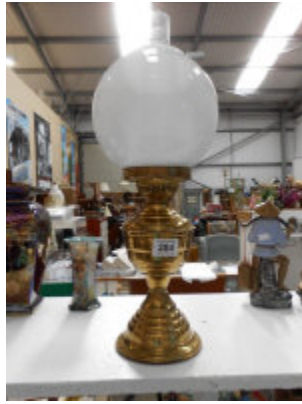

282 2 decorative collector's Samurai swords  
Est. £10.00 - £15.00

283 A mixed lot of china including Royal Crown Derby, Wedgwood, Wade etc  
Est. £10.00 - £15.00

284 A brass oil lamp with shade  
Est. £10.00 - £15.00