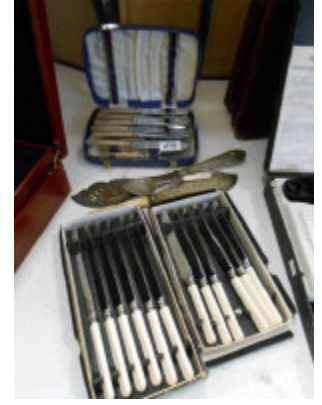

278 A quantity of cutlery
Est. £8.00 - £10.00