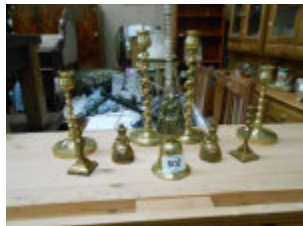

497 A mixed lot of garden tools etc  
Est. £10.00 - £15.00

498 A large old wool carpet (needs cleaning)  
Est. £20.00 - £30.00

499 An old armchair for restoration  
Est. £20.00 - £30.00

500 4 framed prints  
Est. £10.00 - £15.00

501 A freestanding pine 2 door glazed dresser top  
Est. £25.00 - £30.00

502 A quantity of brassware  
Est. £10.00 - £15.00

503 A large table and 2 chairs (chairs missing seats)  
Est. £30.00 - £40.00

504 A saddle horse, 2  
bridle hooks, hay  
racks etc  
Est. £8.00 - £10.00