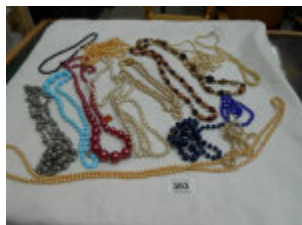

392 An old air rifle
Est. £30.00 - £35.00

393 A quantity of bead
necklaces
Est. £10.00 - £15.00