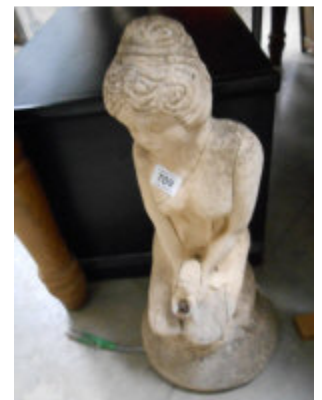

708 2 wooden artist's easel's  
Est. £20.00 - £30.00

709 A garden figure water feature  
Est. £15.00 - £20.00

710 A modern office stool  
Est. £10.00 - £15.00

711 A small oak table  
Est. £10.00 - £15.00