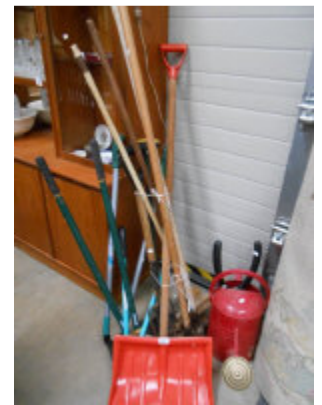

497 A mixed lot of garden tools etc  
Est. £10.00 - £15.00

498 A large old wool carpet (needs cleaning)  
Est. £20.00 - £30.00

499 An old armchair for restoration  
Est. £20.00 - £30.00

500 4 framed prints  
Est. £10.00 - £15.00