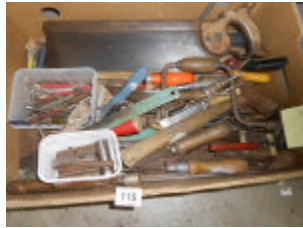

115 A box of tools  
Est. £10.00 - £15.00

116 A large pottery dalmation and a large Old English sheepdog  
Est. £10.00 - £15.00

117 11 bird figures including Beswick, Coalport, Goebel etc  
Est. £25.00 - £30.00