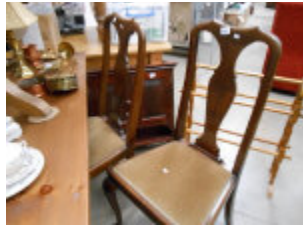

695 A pair of high backed chairs
Est. £5.00 - £10.00