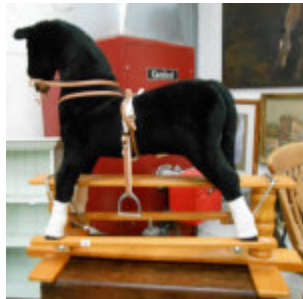

1. 147 A good quality rocking horse on wood frame
   Est. £30.00 - £40.00