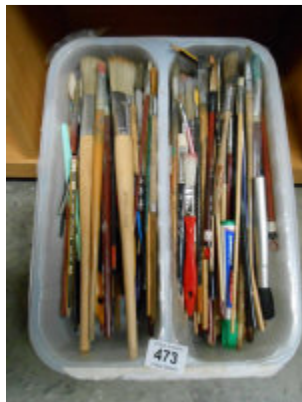

468 2 wine tables  
Est. £10.00 - £15.00

469 10 items of old  
glassware including  
perfume bottle etc  
Est. £15.00 - £20.00

470 2 porcelain figures  
and a vase  
Est. £10.00 - £15.00

471 A cased pair of John Jenking Imperial ruby wine glasses  
Est. £10.00 - £15.00

472 An art glass vase and 2 others  
Est. £10.00 - £15.00

473 A large quantity of artist's brushes  
Est. £8.00 - £10.00

474 A modern mahogany effect bureau bookcase  
Est. £20.00 - £30.00

475 A pair of old wooden stilts and a pogo stick  
Est. £10.00 - £15.00