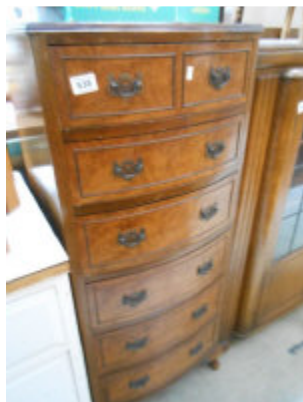

542 A 1960's drinks cabinet  
Est. £10.00 - £20.00

537 A set of 3 stools  
Est. £10.00 - £15.00

543 A mahogany bookcase/display cabinet  
Est. £25.00 - £30.00

538 A 6 drawer chest  
Est. £15.00 - £20.00

544 A quantity of silk scarves etc  
Est. £10.00 - £15.00