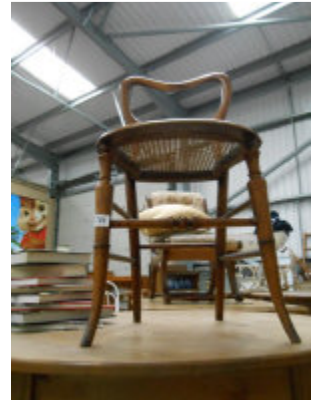

726 A circular pine table
Est. £25.00 - £30.00

725 A Victorian cane seated hall chair
Est. £5.00 - £10.00