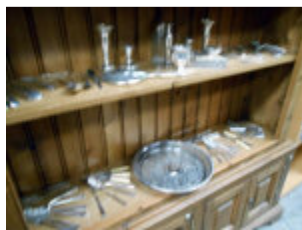

457 A pine 2 over 3 chest of drawers  
Est. £45.00 - £50.00

458 A pine wardrobe  
(missing one door)  
Est. £20.00 - £30.00

459 A folding invalid tray  
Est. £15.00 - £20.00

460 A large pine  
bookcase. a/f  
Est. £30.00 - £40.00

461 A mixed lot including  
glass bottles, pub  
memorabilia etc  
Est. £10.00 - £20.00

462 A brass planter, 2  
brass bowls and a  
brass trivet  
Est. £20.00 - £30.00

463 A mixed lot of cutlery  
etc, 2 shelves  
Est. £10.00 - £20.00