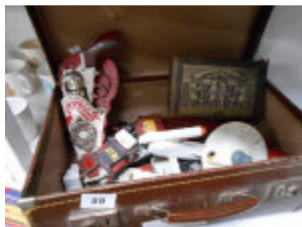

88 A mixed lot of brassware including planters, letter rack etc  
Est. £10.00 - £15.00

89 A suitcase of die cast models etc  
Est. £10.00 - £15.00

90 A mixed lot including Worcester, Wedgwood, Poole etc  
Est. £20.00 - £25.00