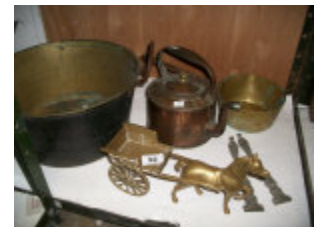

87 A collection of Disney figurines

88 A mixed lot of silver plate

89 A pair of Oriental vases

90 2 old telephones

91 A quantity of crested china, some a/f

92 A mixed lot of brassware including Jam pan, horse and cart etc.

98 An old copper kettle

99 40 pieces of Royal Albert Old Country Roses tea and dinnerware (2 shelves)

100 A boxed TCR lighted jam car speedway, tank command, matchbox streak racing, (2 shelves)

101 A Victorian brass and iron spark guard