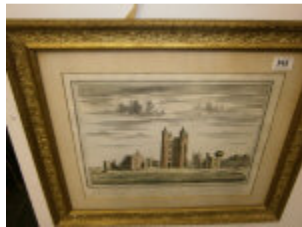

345 Tattershall castle dated 1727, coloured engraving
Est. £20.00 - £30.00