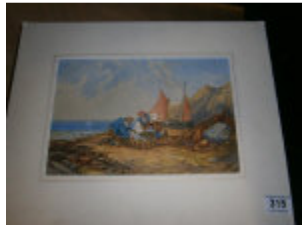

316 2 early 20thC
paintings and one
silhouette
Est. £15.00 - £20.00

317 Pallet knife painting
on board of trees by
Ruth Thornhill
Est. £20.00 - £30.00

318 2 albums made of
leather and fabric
Est. £15.00 - £20.00